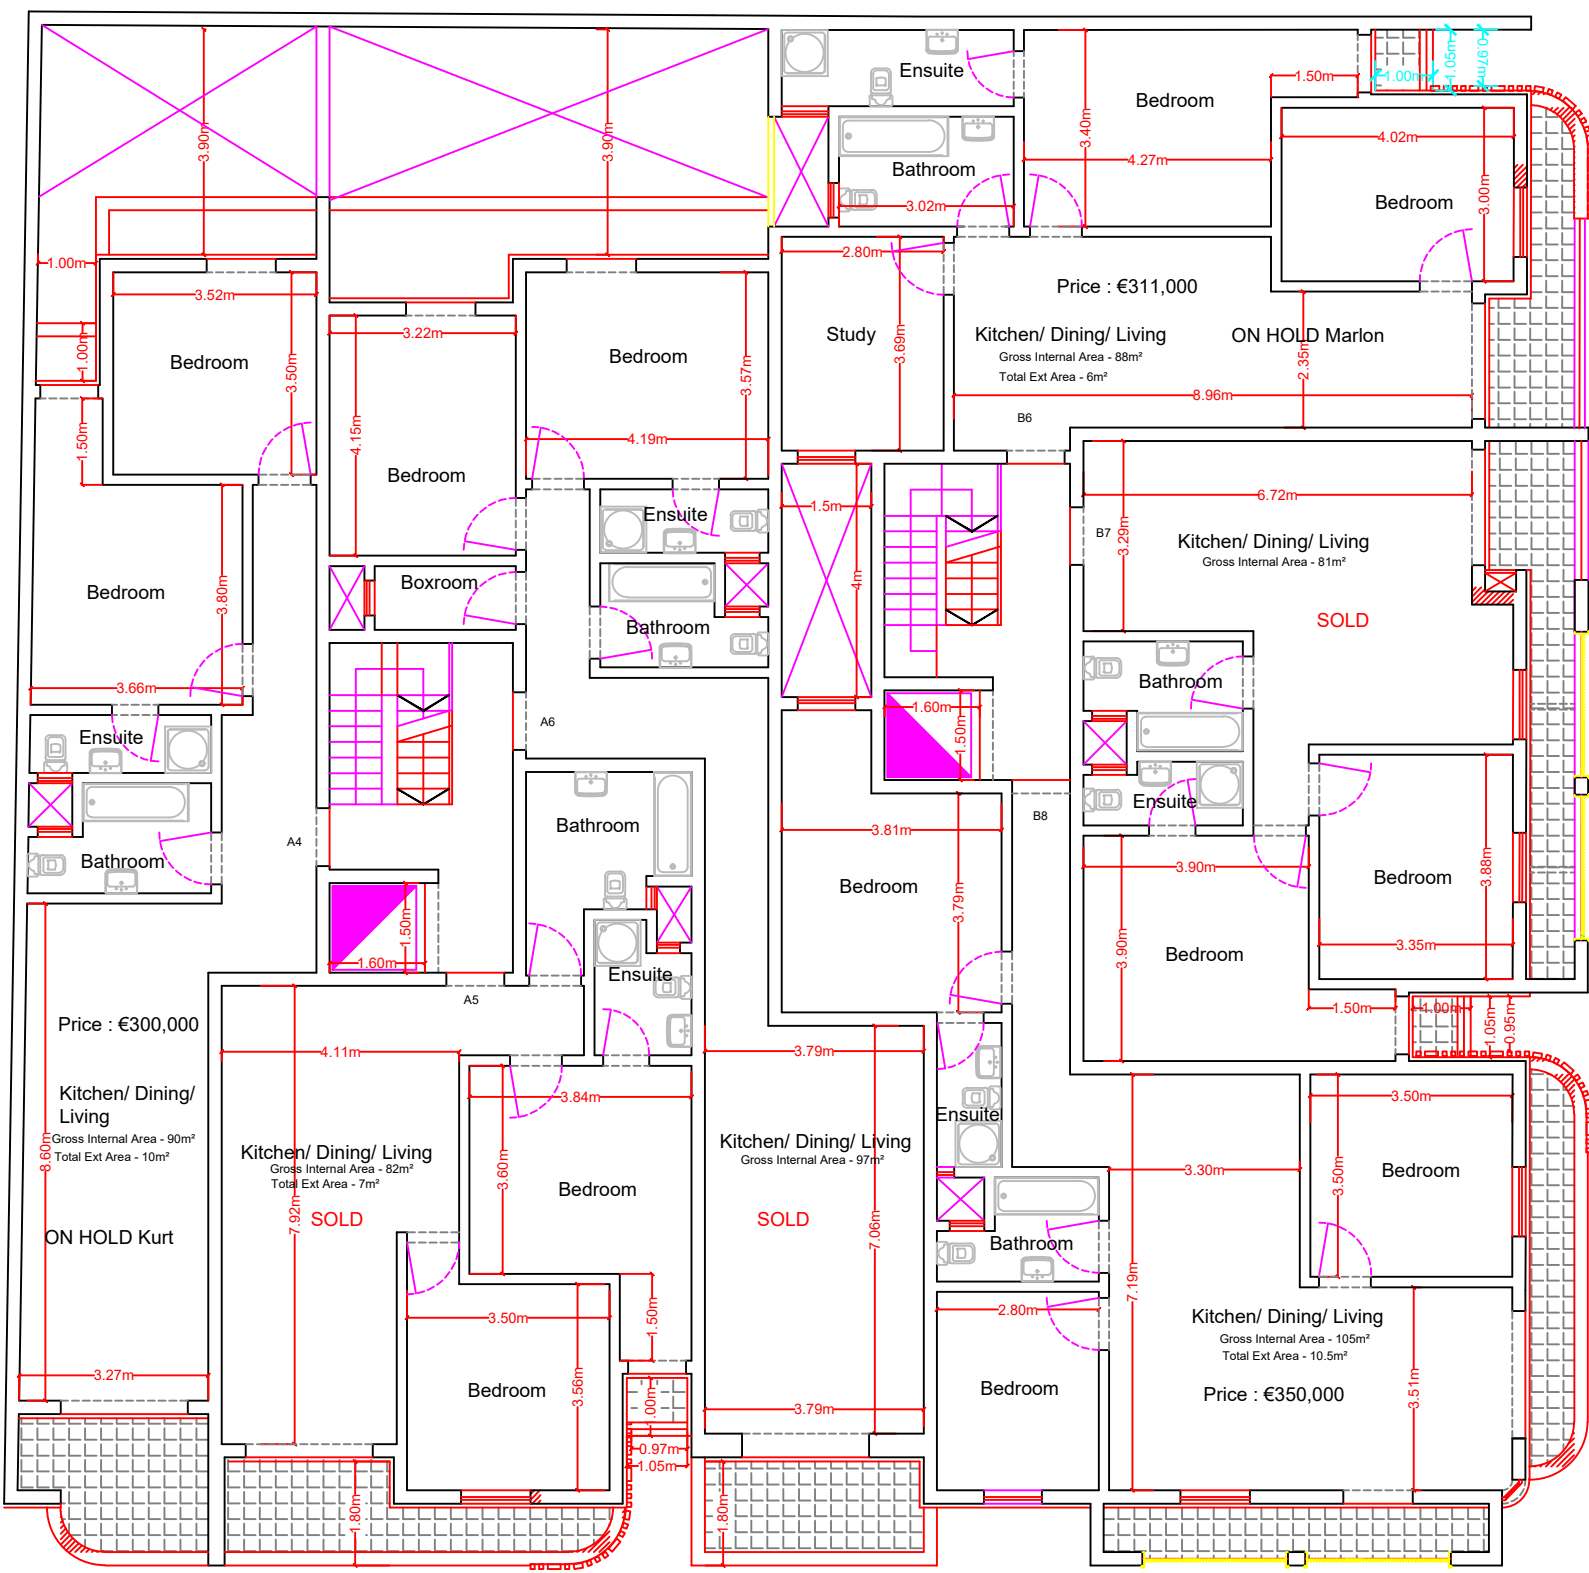

Proposed Level -2 (Triq Hal-Luqa)

Scale 1:100
To Construct

Proposed Level 0 (Triq it-Tfief)

Scale 1:100

To Construct

Proposed Level -1 (Triq Hal-Luqa)

Scale 1:100

To Construct

Proposed Level 2 (Triq it-Tfief)

Scale 1:100

To Construct

Proposed Level 1 (Triq Hal-Luqa)

Scale 1:100

To Construct

Proposed Level 3 (Triq it-Tfief)

Scale 1:100

To Construct

Proposed Level 2 (Triq Hal-Luqa)

Scale 1:100

To Construct

Proposed Level 4 (Triq it-Tfief)

Scale 1:100
To Construct

Proposed Level 3 (Triq Hal-Luqa)

Scale 1:100
To Construct

Proposed Level 5 (Triq it-Tfief)

Scale 1:100

To Construct

Proposed Level 4 (Triq Hal-Luqa)

Scale 1:100

To Construct