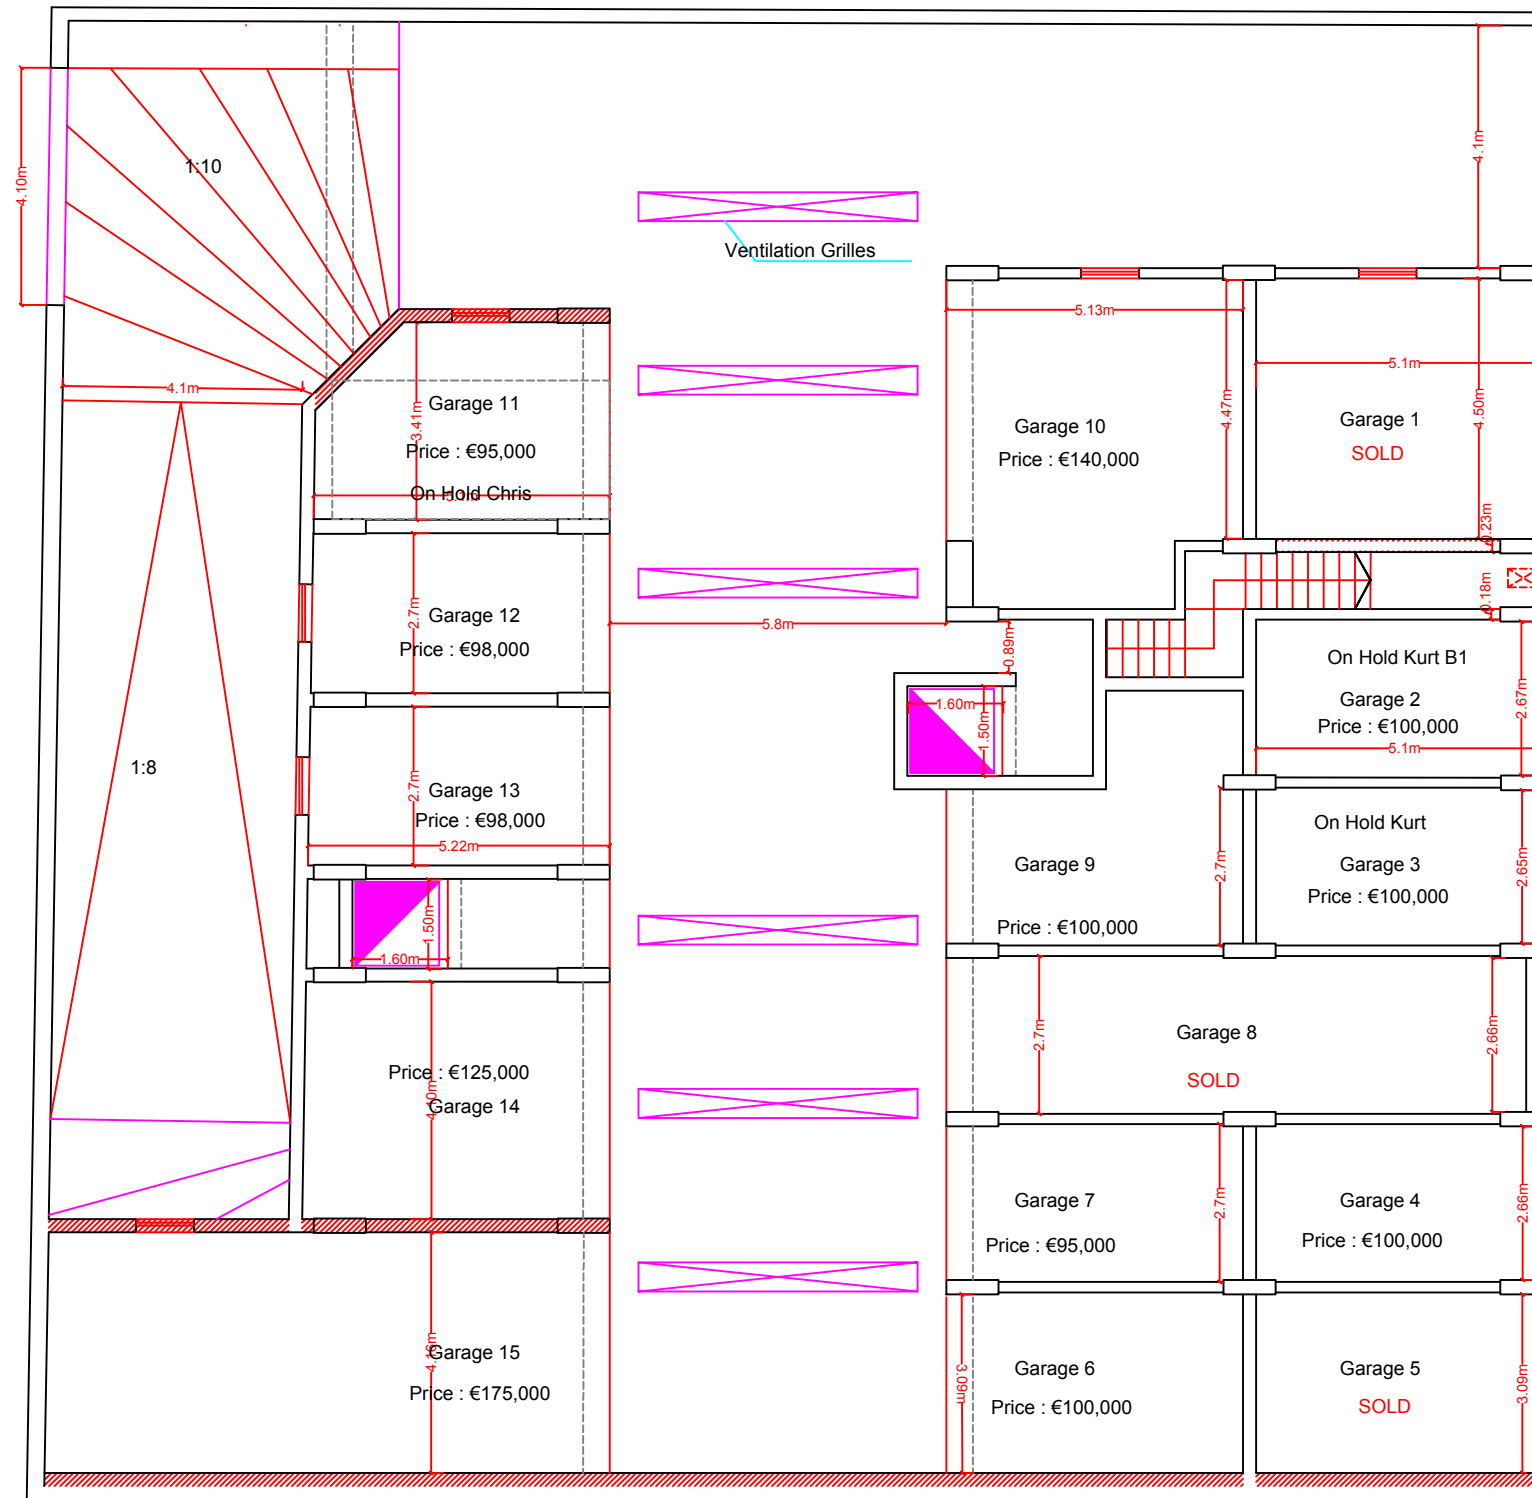

Proposed Level -2 (Triq it-Tfief)

Scale 1:100

To Construct

Proposed Level -3 (Triq Hal-Luqa)

Scale 1:100

To Construct

Proposed Level -1 (Triq it-Tfief)

Scale 1:100
To Construct

Proposed Level -2 (Triq Hal-Luqa)

Scale 1:100
To Construct

Proposed Level 0 (Triq it-Tfief)

Scale 1:100

To Construct

Proposed Level -1 (Triq Hal-Luqa)

Scale 1:100

To Construct

To Construct

Proposed Level 2 (Triq Hal-Luqa)

Scale 1:100

To Construct

Proposed Level 4 (Triq it-Tfief)

Scale 1:100
To Construct

Proposed Level 3 (Triq Hal-Luqa)

Scale 1:100
To Construct

Proposed Level 5 (Triq it-Tfief)

Scale 1:100

To Construct

Proposed Level 4 (Triq Hal-Luqa)

Scale 1:100

To Construct